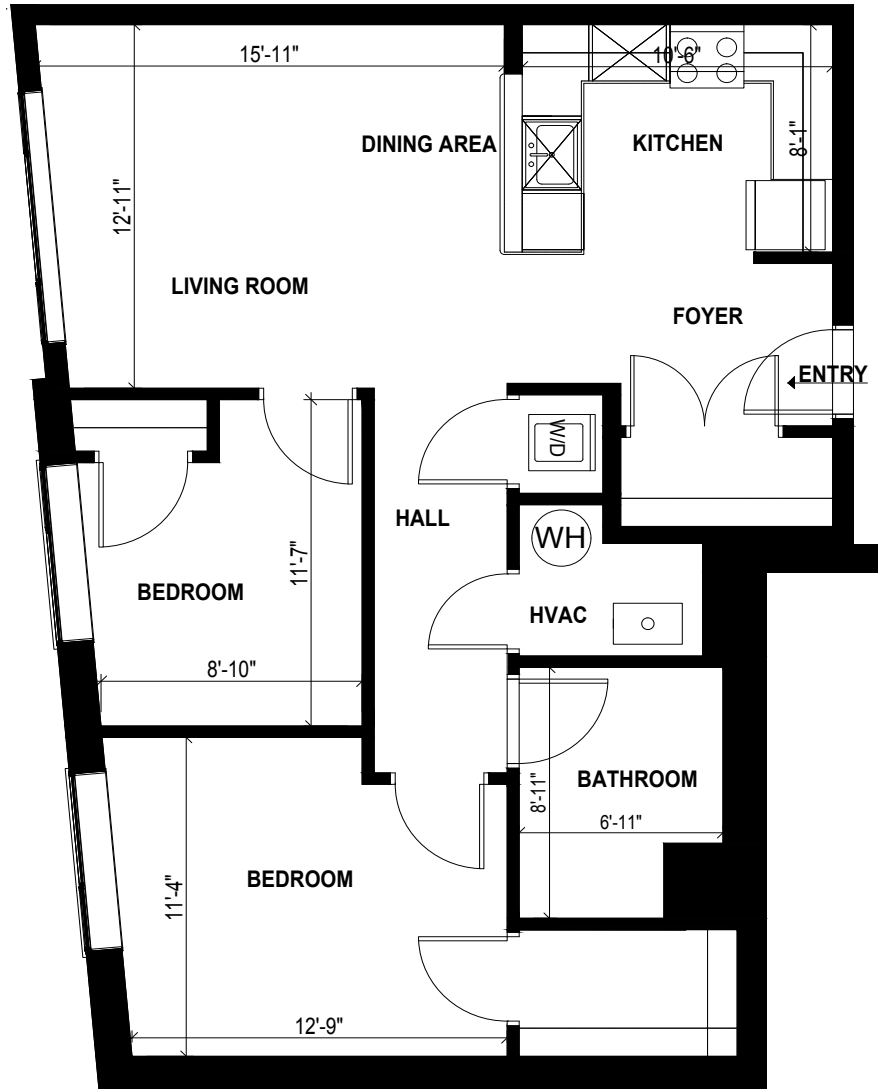

1415 MANHATTAN

1415 Manhattan Avenue,
Union City, NJ 07087

Apartment: 610

- 1 Bedroom
- 1 Den
- 1 Bathroom
- Laundry
- Central HVAC
- Square Footage: **985SF**

<http://www.1415manhattan.com>

All dimensions are approximate and subject to construction variances. Plans may contain variations from floor to floor.