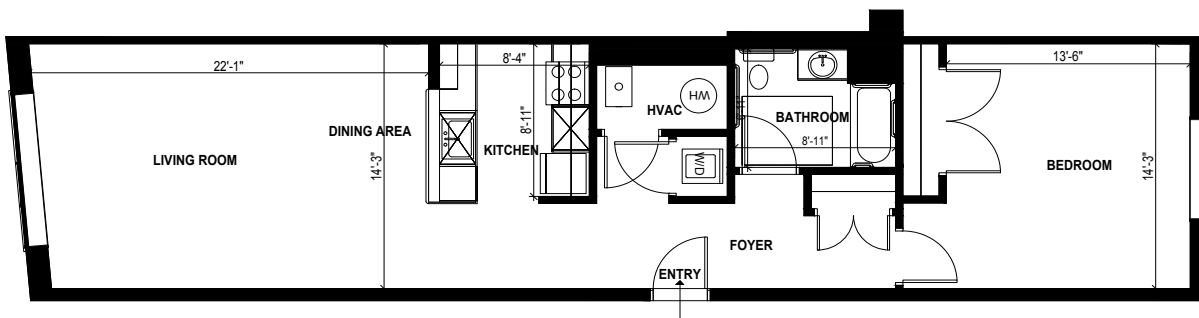

1415 MANHATTAN

1415 Manhattan Avenue,
Union City, NJ 07087

Apartment: 609

- 1 Bedroom
- 1 Bathroom
- Laundry
- Central HVAC
- Square Footage: **922SF**

<http://www.1415manhattan.com>

All dimensions are approximate and subject to construction variances. Plans may contain variations from floor to floor.