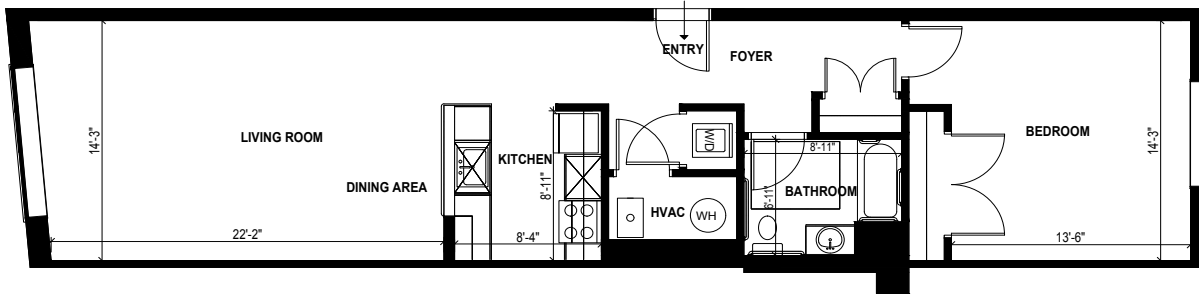

1415 MANHATTAN

1415 Manhattan Avenue,
Union City, NJ 07087

Apartment: 608

- 1 Bedroom
- 1 Bathroom
- Laundry
- Central HVAC
- Square Footage: **922SF**

<http://www.1415manhattan.com>

All dimensions are approximate and subject to construction variances. Plans may contain variations from floor to floor.