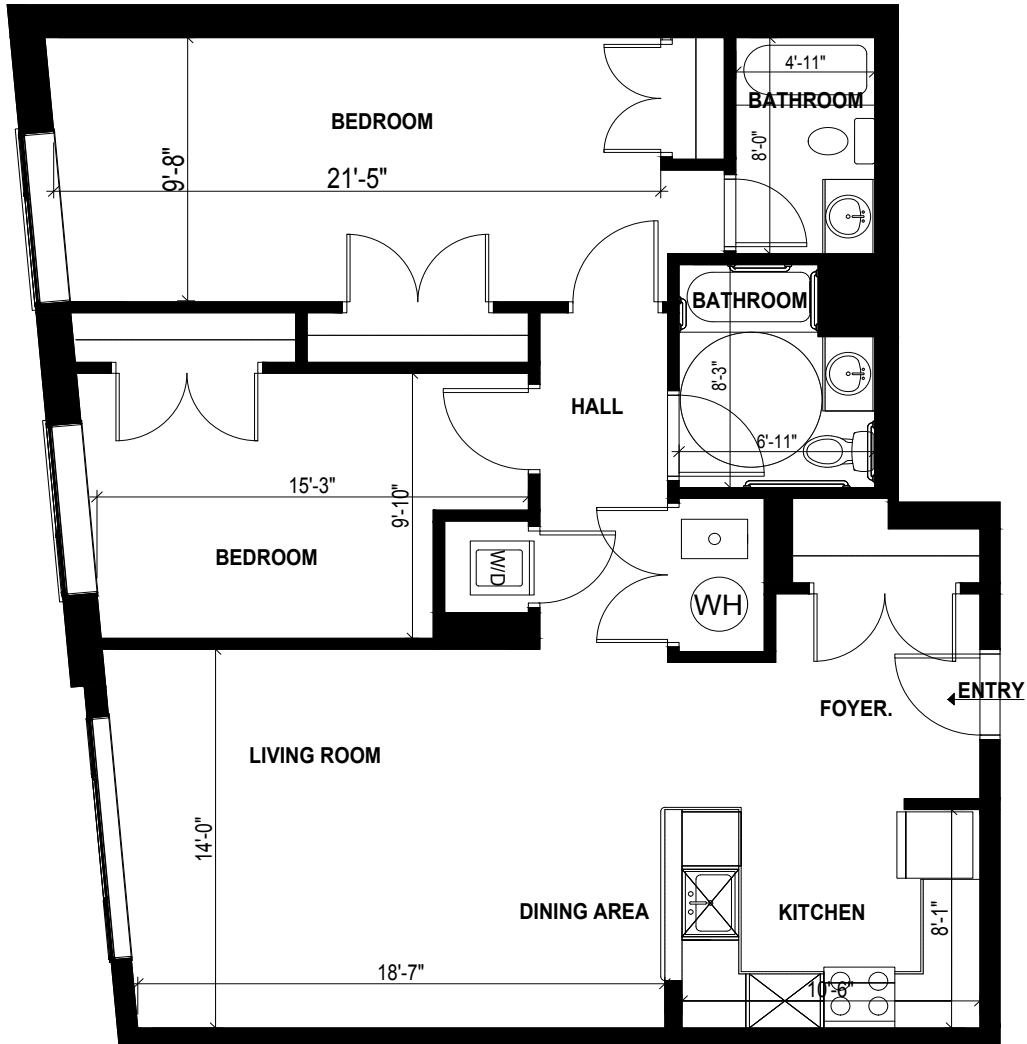

## Apartment: 607

- 2 Bedrooms
- 2 Bathrooms
- Laundry
- Central HVAC
- Square Footage: **1221SF**

<http://www.1415manhattan.com>

All dimensions are approximate and subject to construction variances. Plans may contain variations from floor to floor.