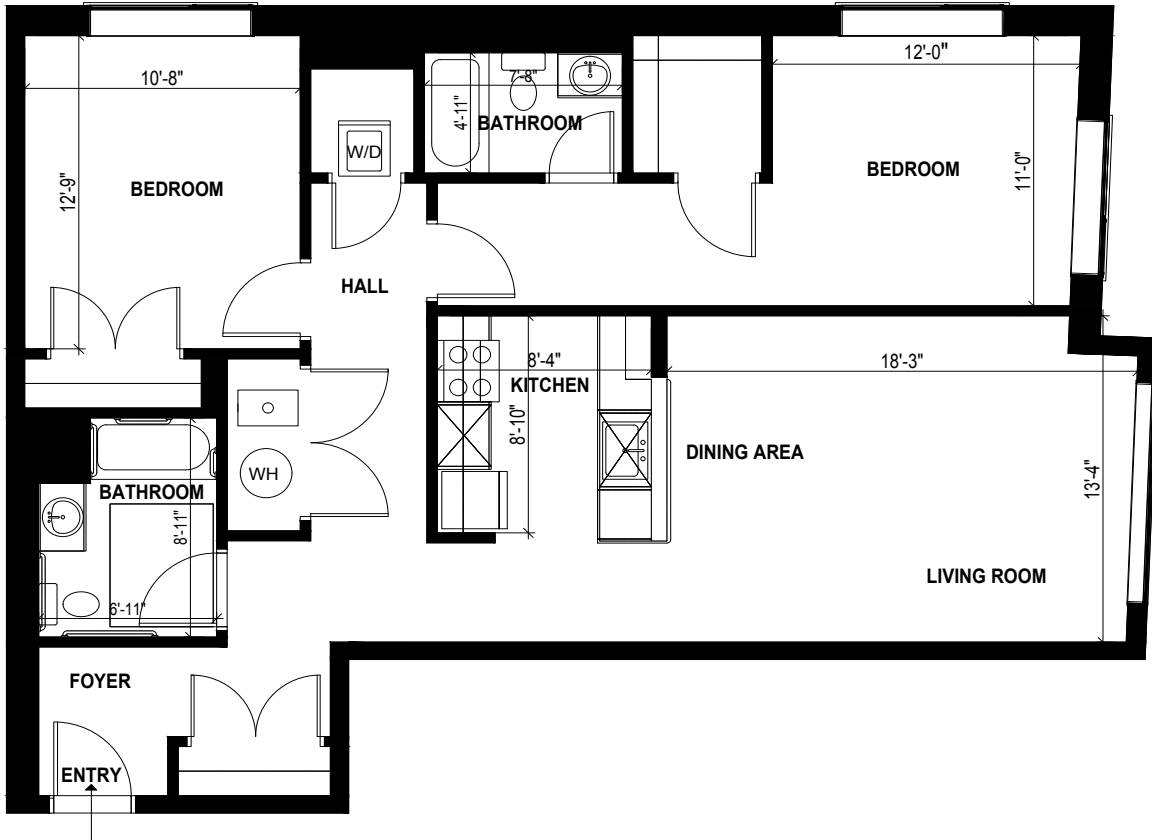

1415 MANHATTAN

1415 Manhattan Avenue,
Union City, NJ 07087

Apartment: 604

- 2 Bedrooms
- 2 Bathrooms
- Laundry
- Central HVAC
- Square Footage: **1199SF**
- Views of NYC and Hudson River

<http://www.1415manhattan.com>

All dimensions are approximate and subject to construction variances. Plans may contain variations from floor to floor.