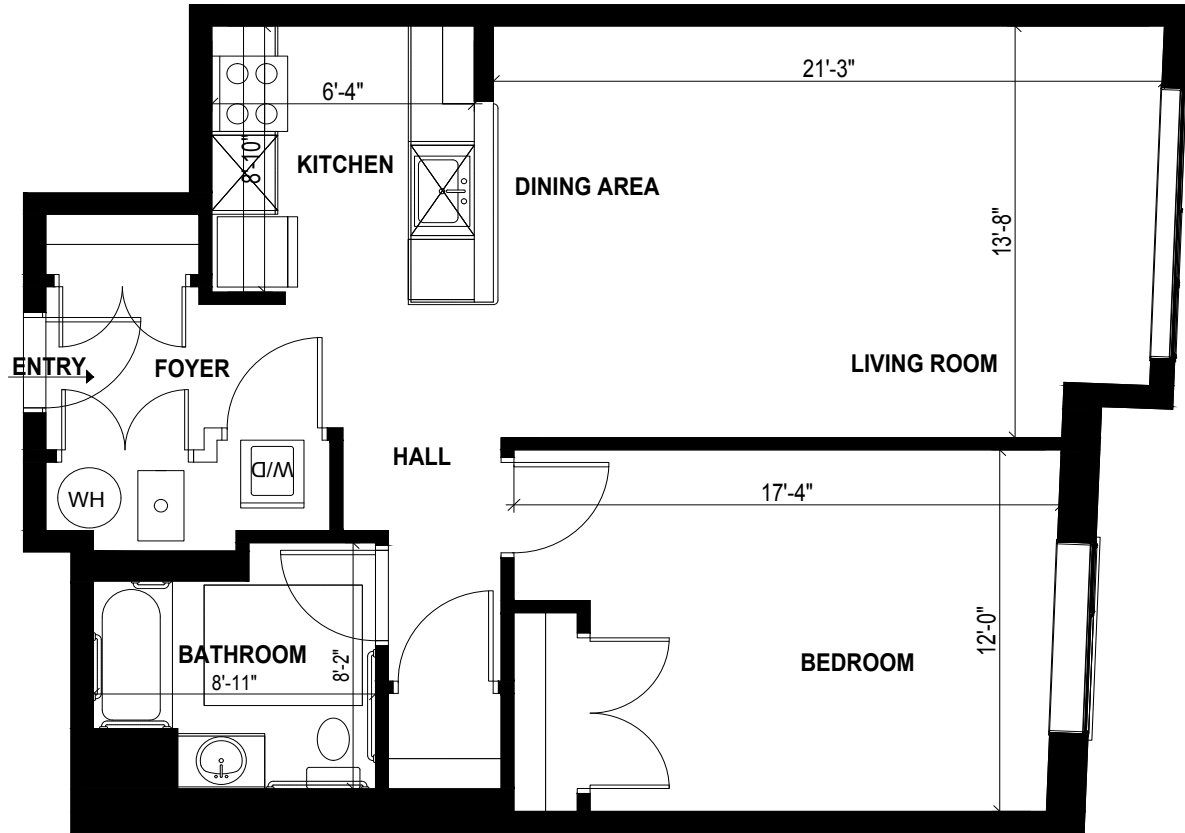

## Apartment: 603

- 1 Bedroom
- 1 Bathroom
- Laundry
- Central HVAC
- Square Footage: **850SF**
- Views of NYC and Hudson River

<http://www.1415manhattan.com>

All dimensions are approximate and subject to construction variances. Plans may contain variations from floor to floor.