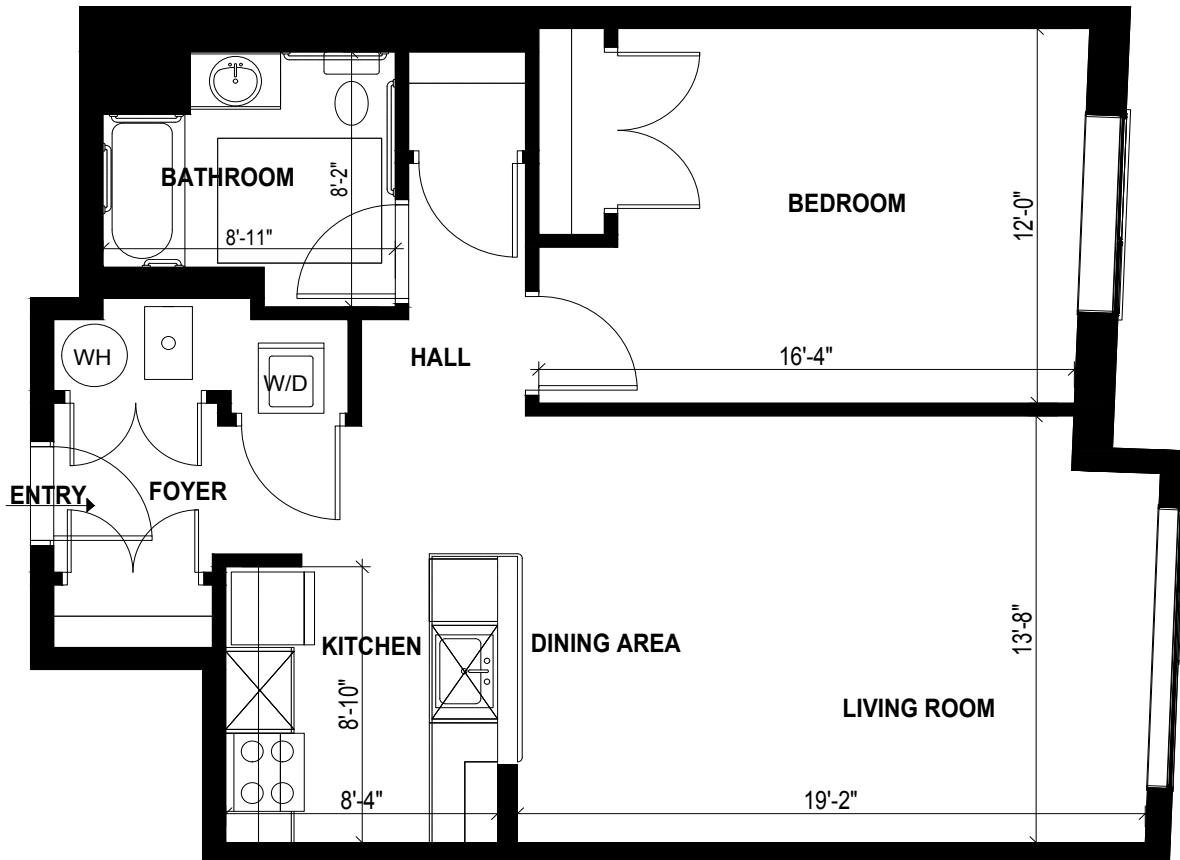

1415 MANHATTAN

1415 Manhattan Avenue,
Union City, NJ 07087

Apartment: 602

- 1 Bedroom
- 1 Bathroom
- Laundry
- Central HVAC
- Square Footage: **828SF**
- Views of NYC and Hudson River

<http://www.1415manhattan.com>

All dimensions are approximate and subject to construction variances. Plans may contain variations from floor to floor.

VUE REALTY GROUP