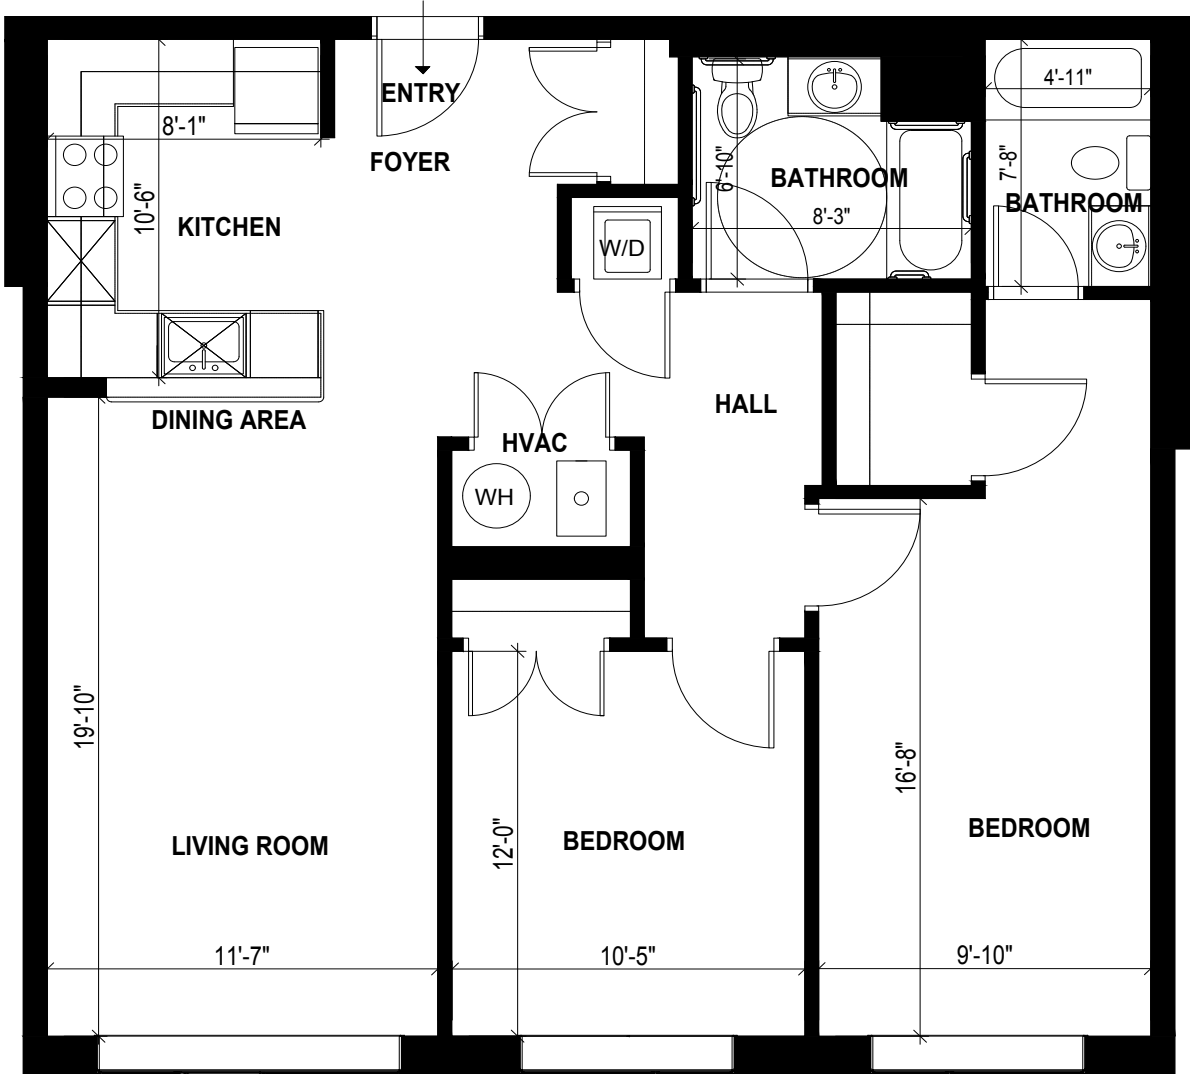

1415 MANHATTAN

1415 Manhattan Avenue,
Union City, NJ 07087

Apartment: 512

- 2 Bedrooms
- 2 Bathrooms
- Laundry
- Central HVAC
- Square Footage: **1048SF**
- Views of NYC and Hudson River

<http://www.1415manhattan.com>

All dimensions are approximate and subject to construction variances. Plans may contain variations from floor to floor.