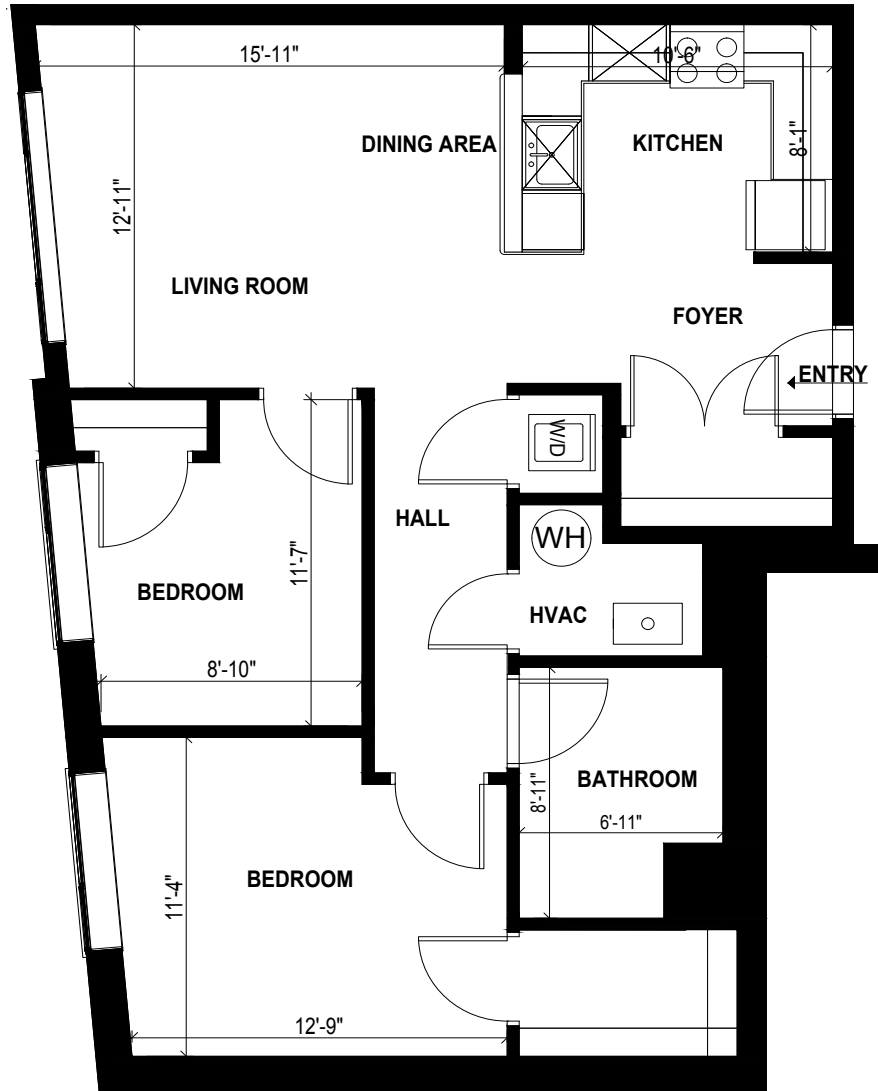

## Apartment: 510

- 1 Bedroom
- 1 Den
- 1 Bathroom
- Laundry
- Central HVAC
- Square Footage: **985SF**

<http://www.1415manhattan.com>

All dimensions are approximate and subject to construction variances. Plans may contain variations from floor to floor.