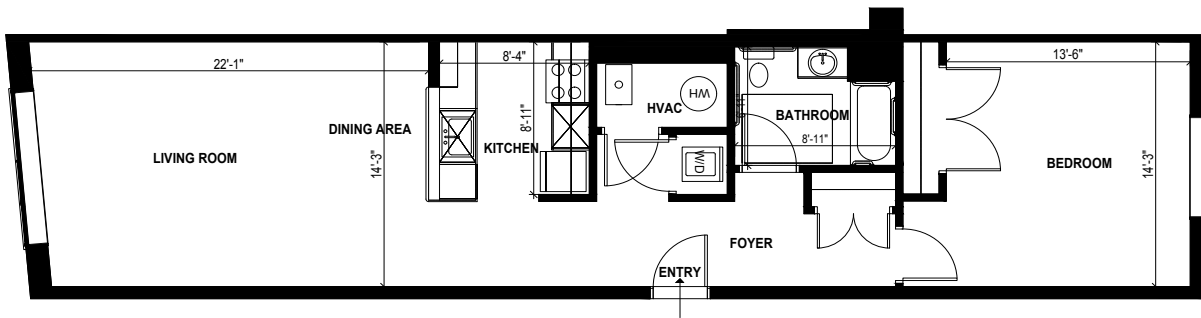

1415 MANHATTAN

1415 Manhattan Avenue,
Union City, NJ 07087

Apartment: 509

- 1 Bedroom
- 1 Bathroom
- Laundry
- Central HVAC
- Square Footage: **922SF**

<http://www.1415manhattan.com>

All dimensions are approximate and subject to construction variances. Plans may contain variations from floor to floor.