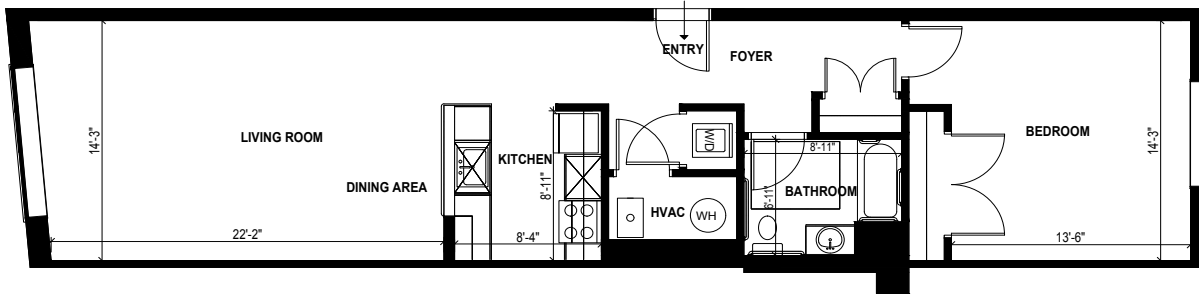

1415 MANHATTAN

1415 Manhattan Avenue,
Union City, NJ 07087

Apartment: 508

- 1 Bedroom
- 1 Bathroom
- Laundry
- Central HVAC
- Square Footage: **922SF**

<http://www.1415manhattan.com>

All dimensions are approximate and subject to construction variances. Plans may contain variations from floor to floor.