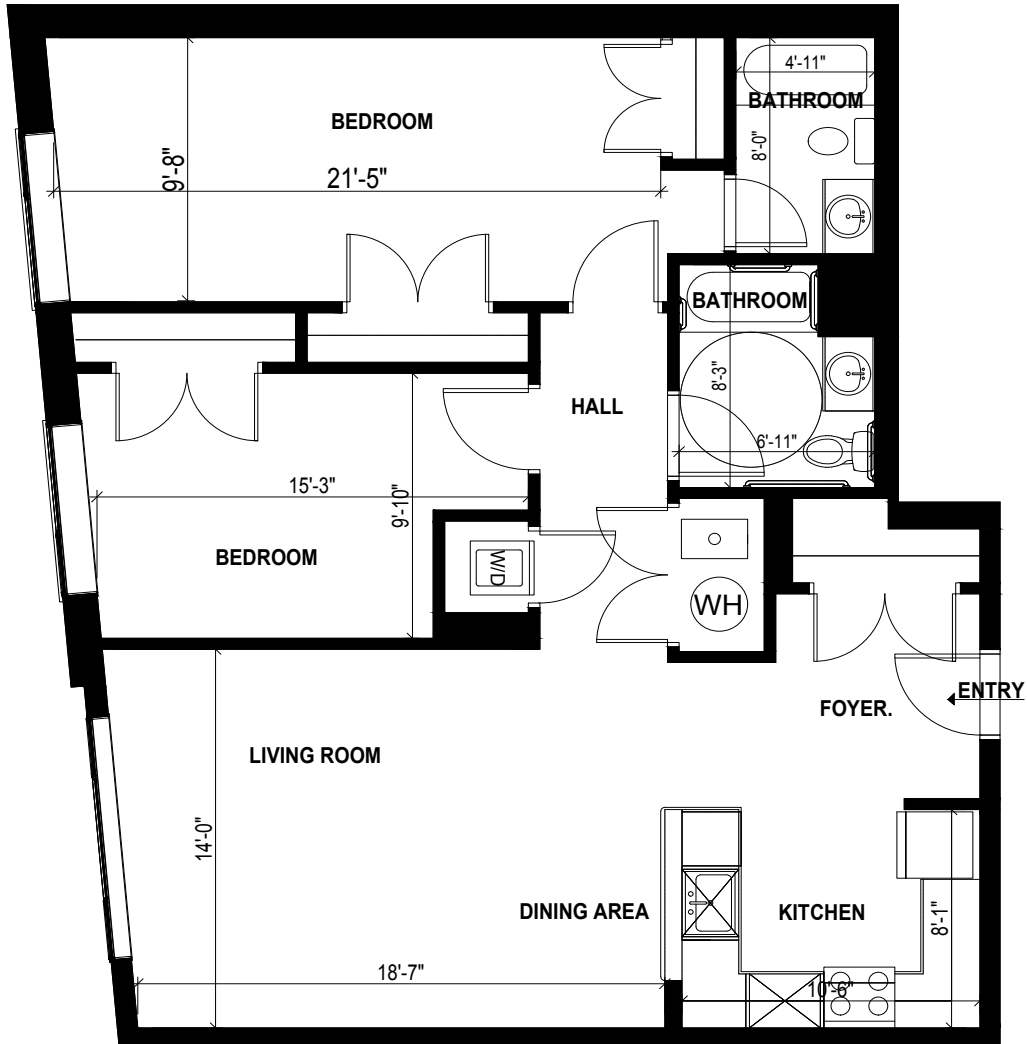

1415 MANHATTAN

1415 Manhattan Avenue,
Union City, NJ 07087

Apartment: 507

- 2 Bedrooms
- 2 Bathrooms
- Laundry
- Central HVAC
- Square Footage: **1221SF**

<http://www.1415manhattan.com>

All dimensions are approximate and subject to construction variances. Plans may contain variations from floor to floor.