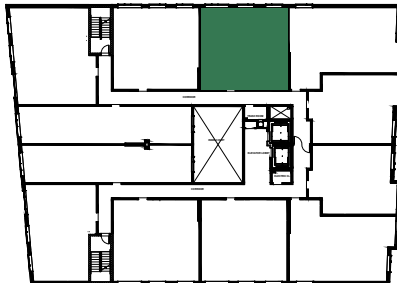

## Apartment: 505

- 2 Bedrooms
- 2 Bathrooms
- Laundry
- Central HVAC
- Square Footage: **1048SF**
- Views of NYC and Hudson River

<http://www.1415manhattan.com>

All dimensions are approximate and subject to construction variances. Plans may contain variations from floor to floor.