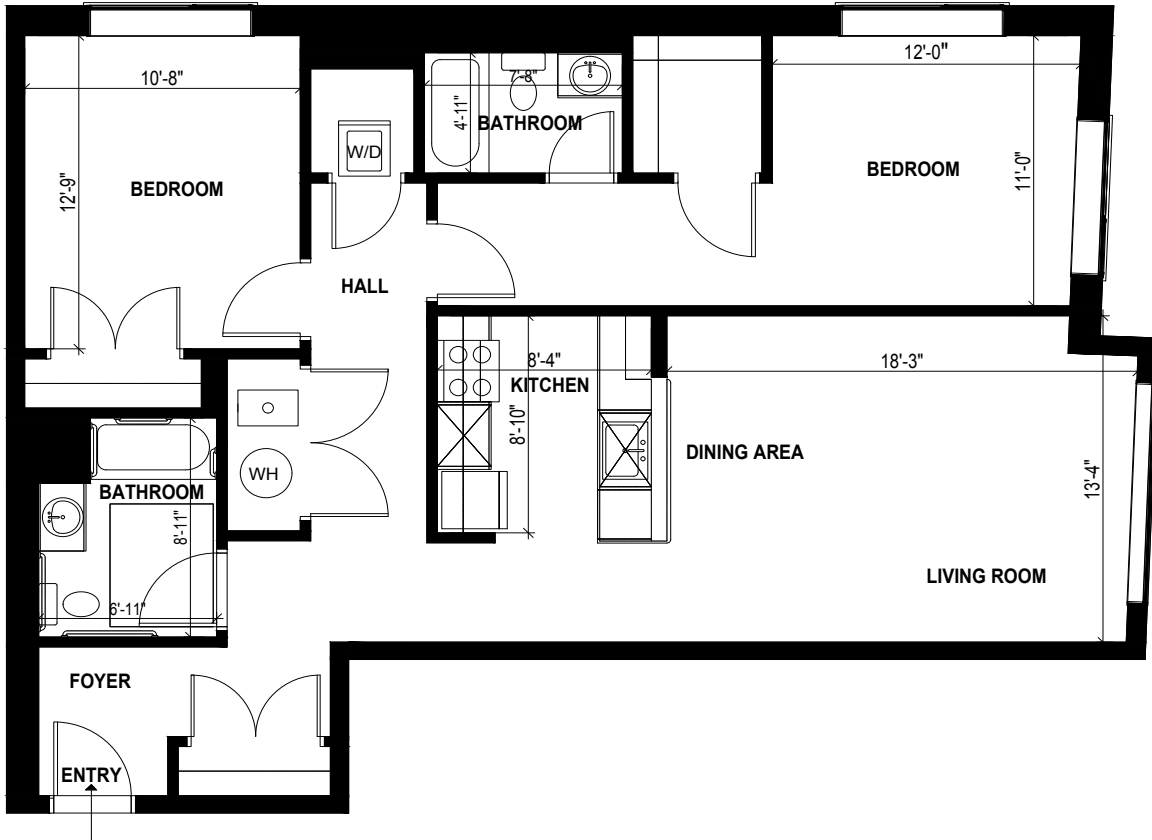

1415 MANHATTAN

1415 Manhattan Avenue,
Union City, NJ 07087

Apartment: 504

- 2 Bedrooms
- 2 Bathrooms
- Laundry
- Central HVAC
- Square Footage: **1199SF**
- Views of NYC and Hudson River

<http://www.1415manhattan.com>

All dimensions are approximate and subject to construction variances. Plans may contain variations from floor to floor.