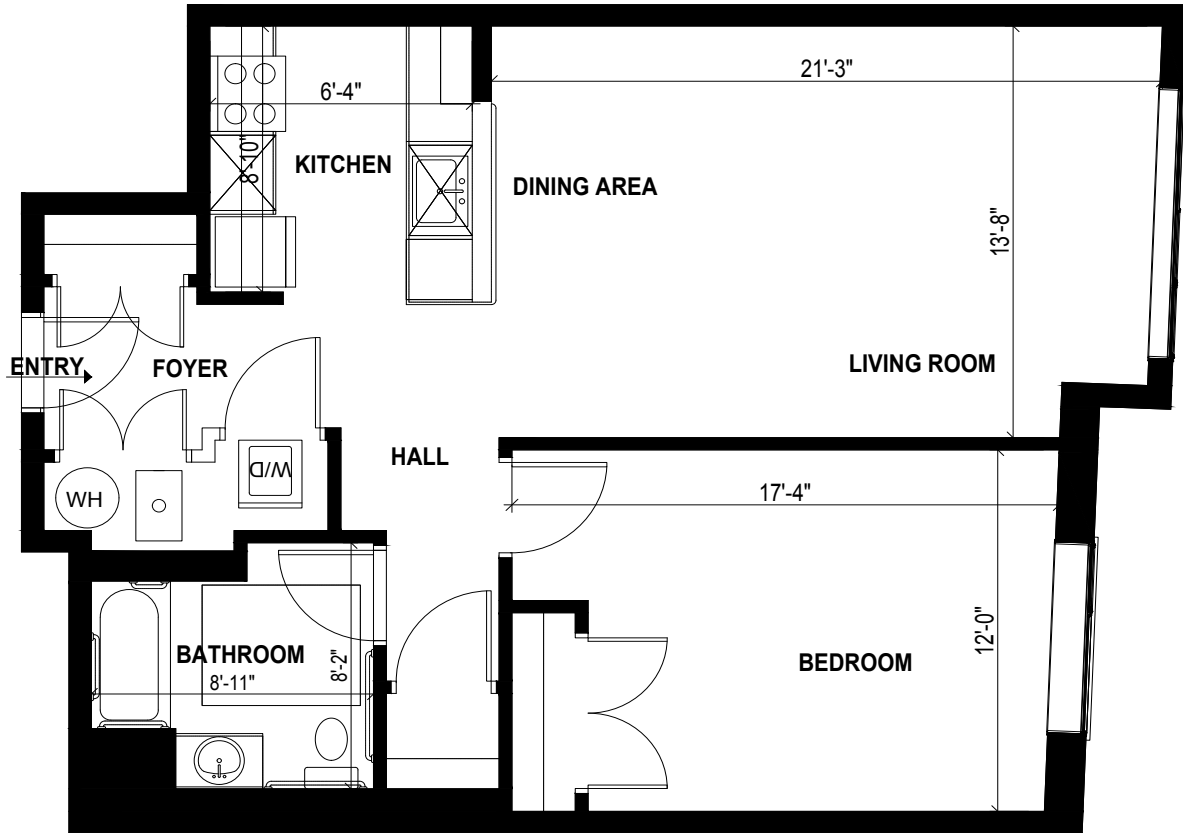

## Apartment: 503

- 1 Bedroom
- 1 Bathroom
- Laundry
- Central HVAC
- Square Footage: **850SF**
- Views of NYC and Hudson River

<http://www.1415manhattan.com>

All dimensions are approximate and subject to construction variances. Plans may contain variations from floor to floor.