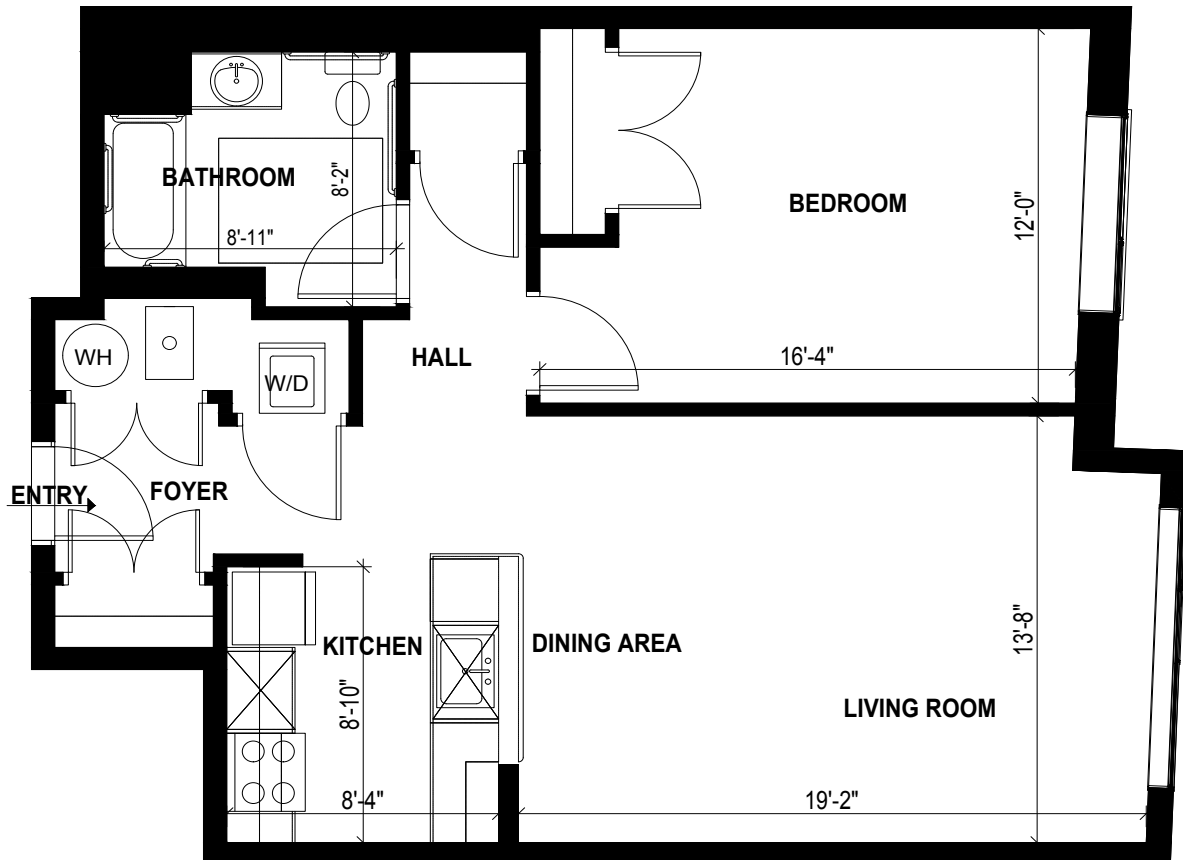

1415 MANHATTAN

1415 Manhattan Avenue,
Union City, NJ 07087

Apartment: 502

- 1 Bedroom
- 1 Bathroom
- Laundry
- Central HVAC
- Square Footage: **828SF**
- Views of NYC and Hudson River

<http://www.1415manhattan.com>

All dimensions are approximate and subject to construction variances. Plans may contain variations from floor to floor.