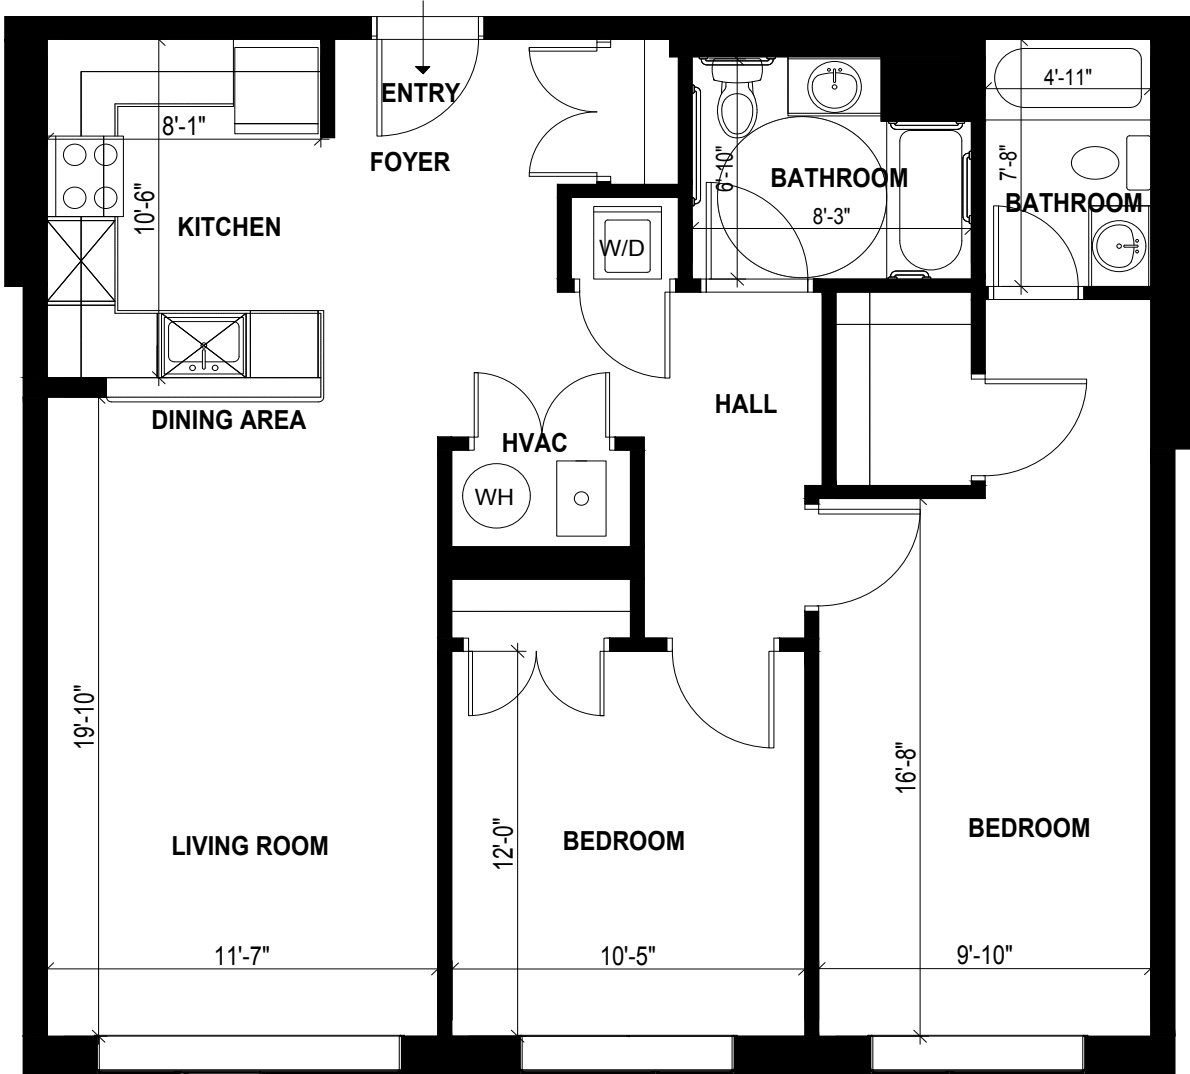

1415 MANHATTAN

1415 Manhattan Avenue,
Union City, NJ 07087

Apartment: 412

- 2 Bedrooms
- 2 Bathrooms
- Laundry
- Central HVAC
- Square Footage: **1048SF**
- Views of NYC and Hudson River

<http://www.1415manhattan.com>

All dimensions are approximate and subject to construction variances. Plans may contain variations from floor to floor.