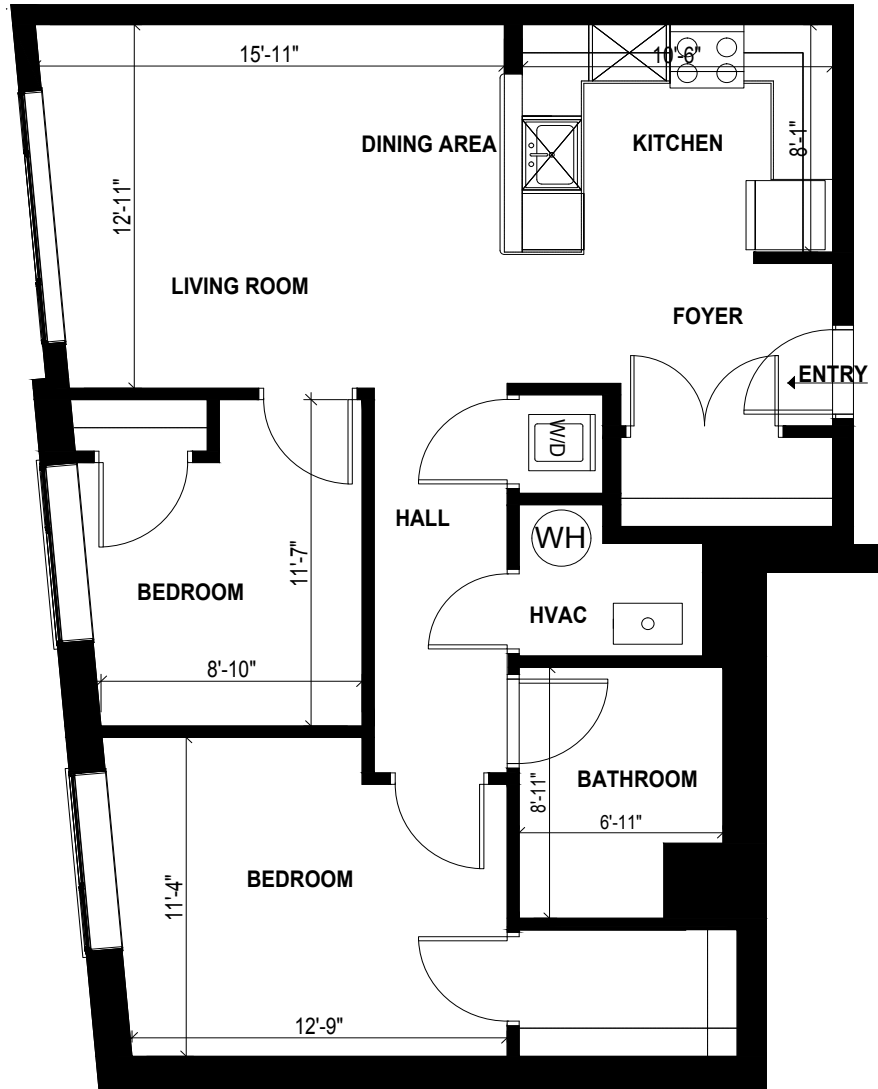

1415 MANHATTAN

1415 Manhattan Avenue,
Union City, NJ 07087

Apartment: 410

- 1 Bedroom
- 1 Den
- 1 Bathroom
- Laundry
- Central HVAC
- Square Footage: **985SF**

<http://www.1415manhattan.com>

All dimensions are approximate and subject to construction variances. Plans may contain variations from floor to floor.