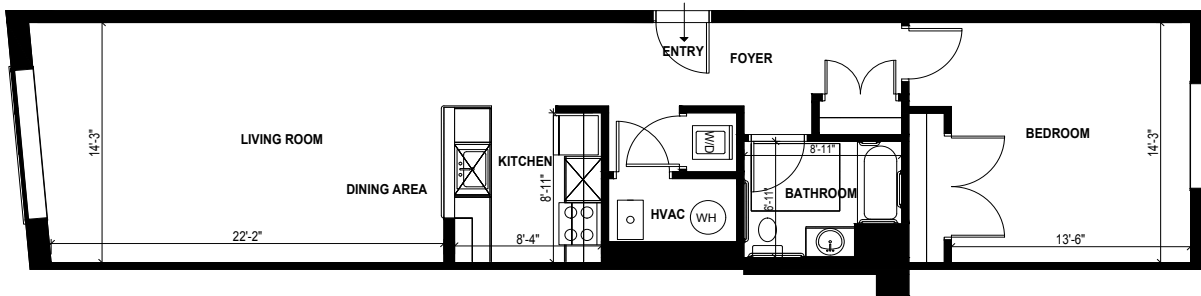

1415 MANHATTAN

1415 Manhattan Avenue,
Union City, NJ 07087

Apartment: 408

- 1 Bedroom
- 1 Bathroom
- Laundry
- Central HVAC
- Square Footage: **922SF**

<http://www.1415manhattan.com>

All dimensions are approximate and subject to construction variances. Plans may contain variations from floor to floor.