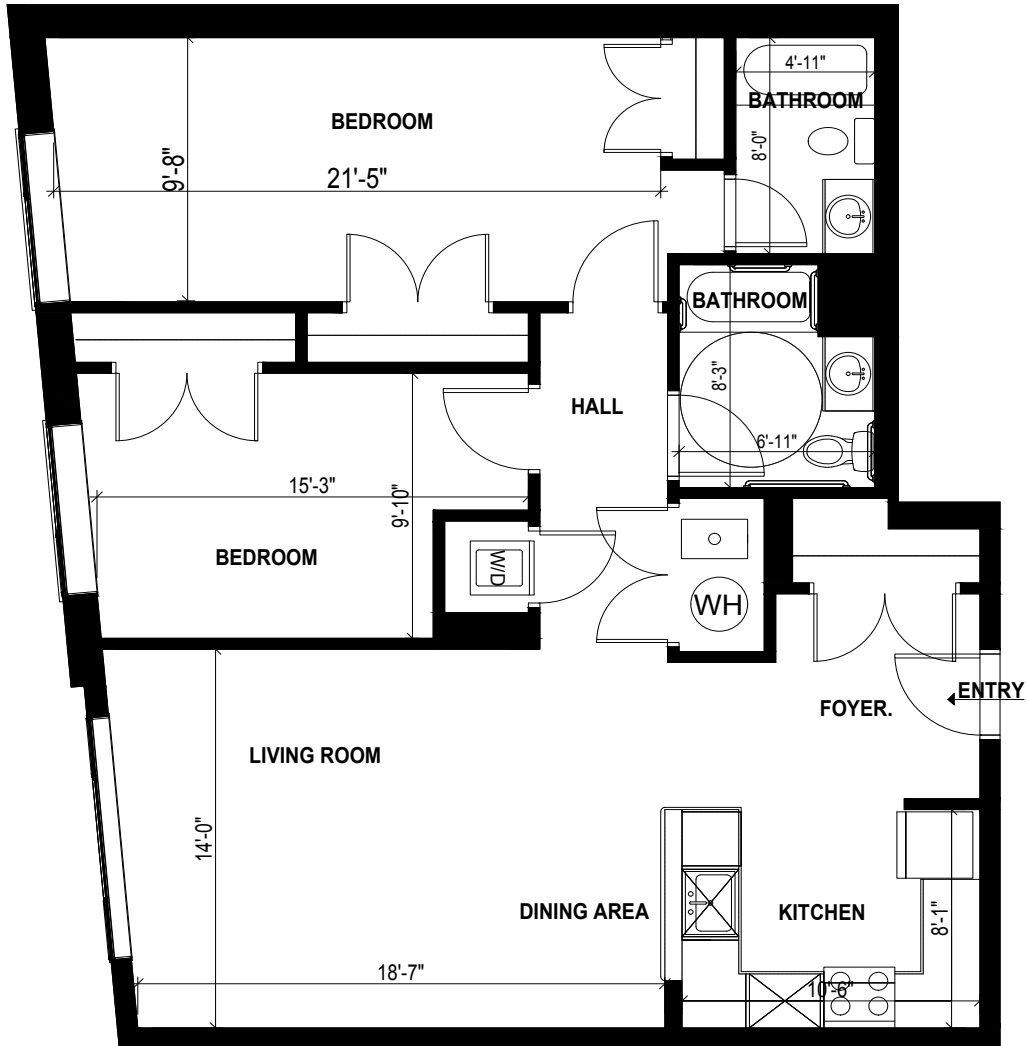

## Apartment: 407

- 2 Bedrooms
- 2 Bathrooms
- Laundry
- Central HVAC
- Square Footage: **1221SF**

<http://www.1415manhattan.com>

All dimensions are approximate and subject to construction variances. Plans may contain variations from floor to floor.