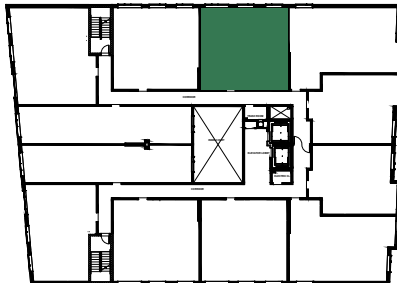

## Apartment: 405

- 2 Bedrooms
- 2 Bathrooms
- Laundry
- Central HVAC
- Square Footage: **1048SF**
- Views of NYC and Hudson River

<http://www.1415manhattan.com>

All dimensions are approximate and subject to construction variances. Plans may contain variations from floor to floor.