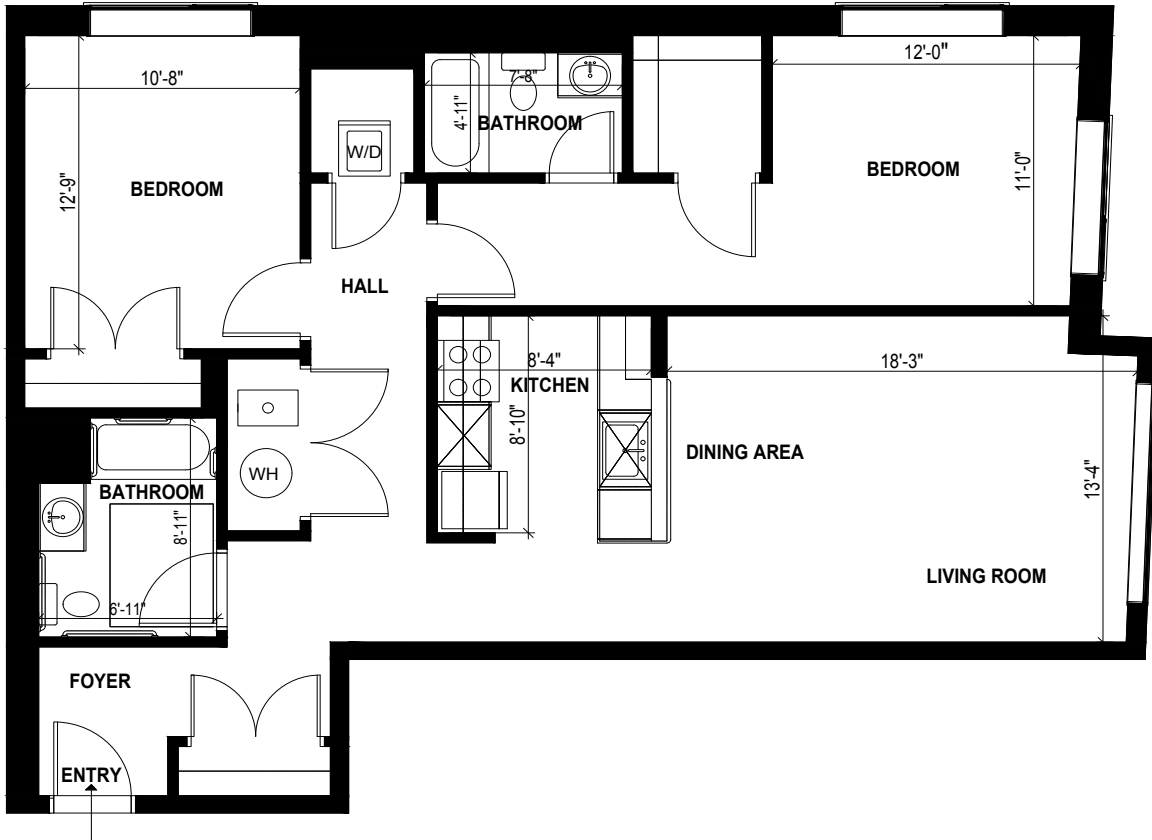

## Apartment: 404

- 2 Bedrooms
- 2 Bathrooms
- Laundry
- Central HVAC
- Square Footage: **1199SF**
- Views of NYC and Hudson River

<http://www.1415manhattan.com>

All dimensions are approximate and subject to construction variances. Plans may contain variations from floor to floor.