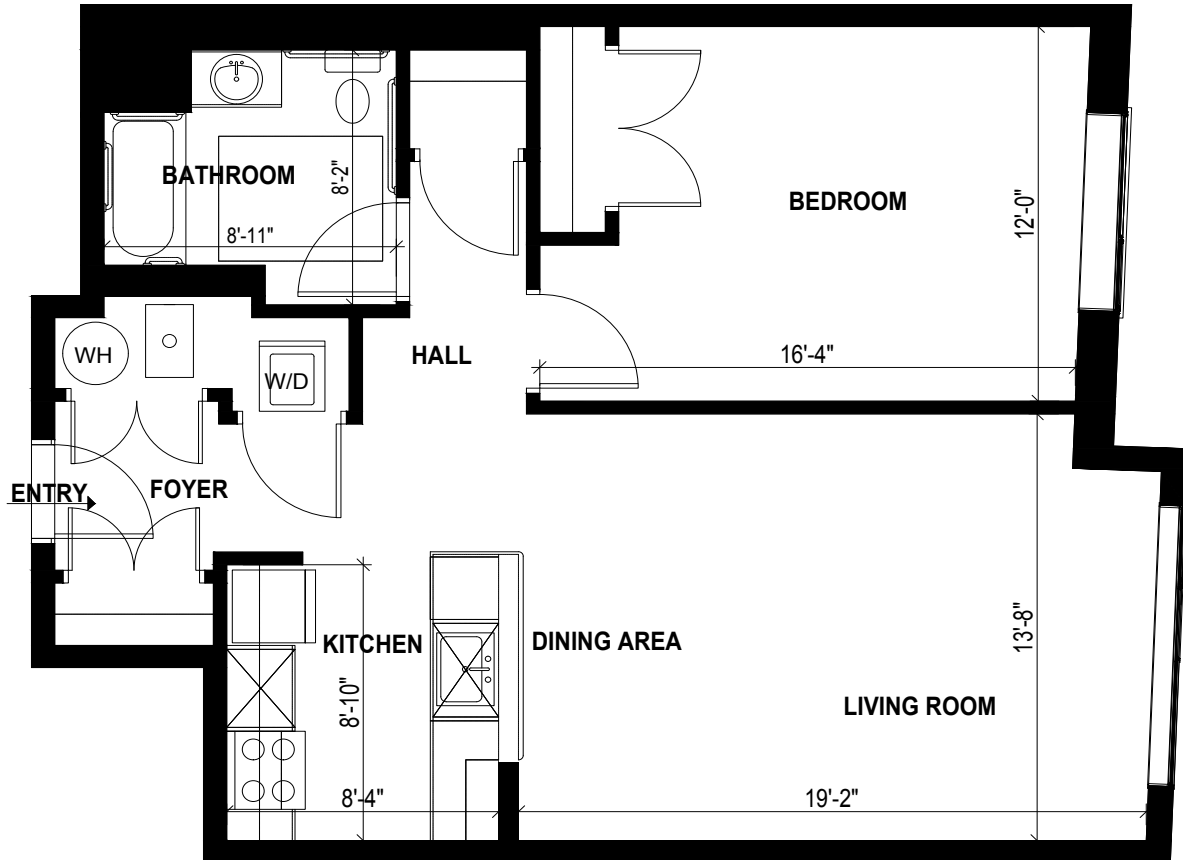

## Apartment: 402

- 1 Bedroom
- 1 Bathroom
- Laundry
- Central HVAC
- Square Footage: **828SF**
- Views of NYC and Hudson River

<http://www.1415manhattan.com>

All dimensions are approximate and subject to construction variances. Plans may contain variations from floor to floor.