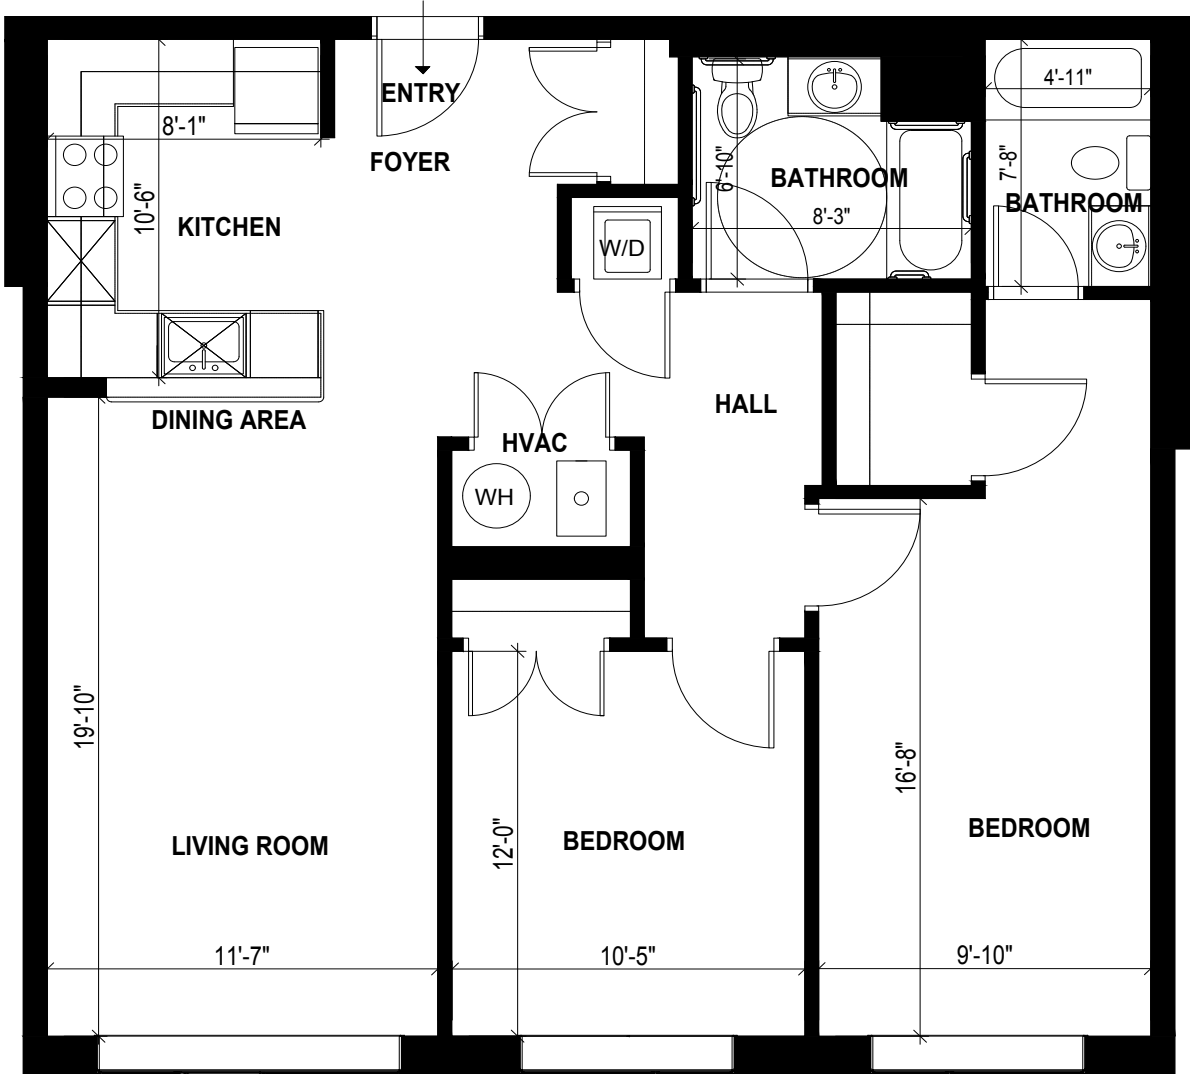

1415 MANHATTAN

1415 Manhattan Avenue,
Union City, NJ 07087

Apartment: 312

- 2 Bedrooms
- 2 Bathrooms
- Laundry
- Central HVAC
- Square Footage: **1048SF**
- Views of NYC

<http://www.1415manhattan.com>

All dimensions are approximate and subject to construction variances. Plans may contain variations from floor to floor.