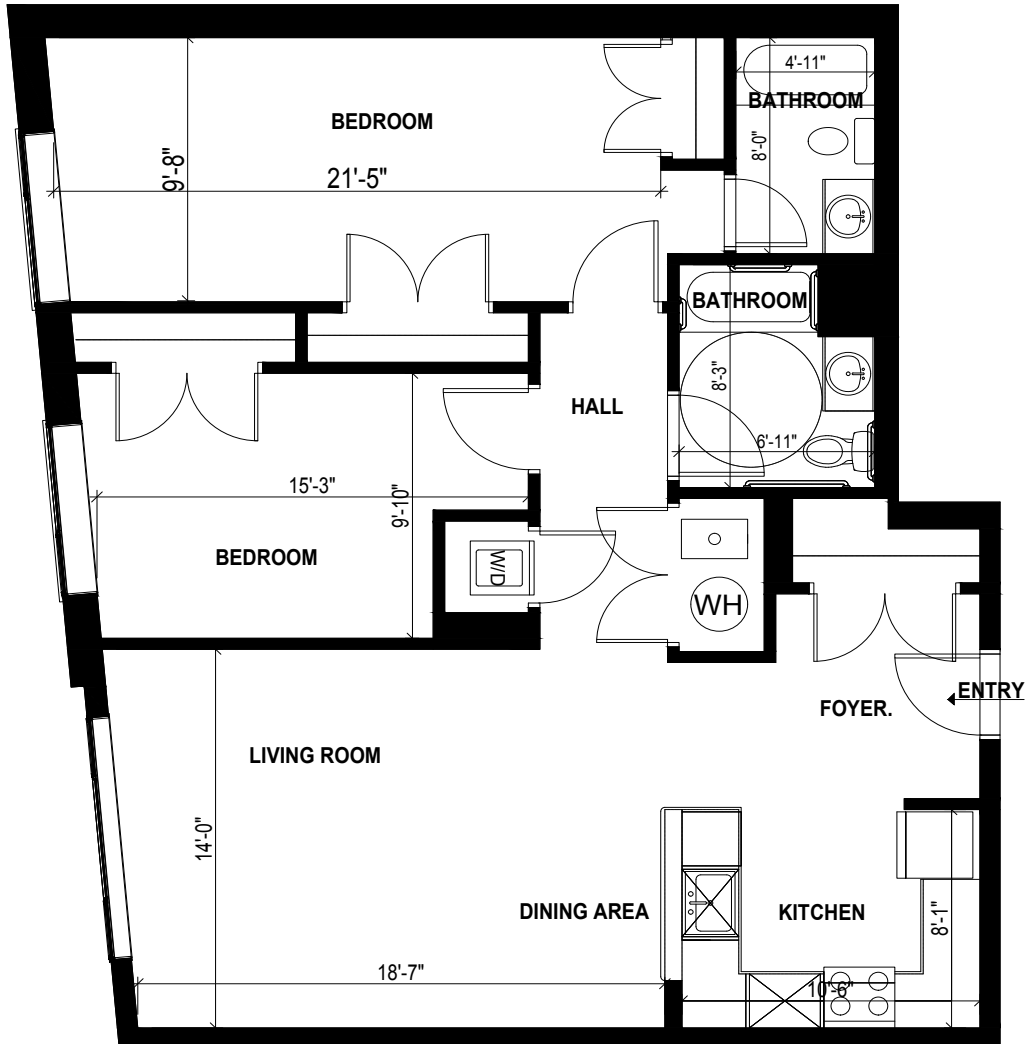

1415 MANHATTAN

1415 Manhattan Avenue,
Union City, NJ 07087

Apartment: 307

- 2 Bedrooms
- 2 Bathrooms
- Laundry
- Central HVAC
- Square Footage: **1221SF**

<http://www.1415manhattan.com>

All dimensions are approximate and subject to construction variances. Plans may contain variations from floor to floor.