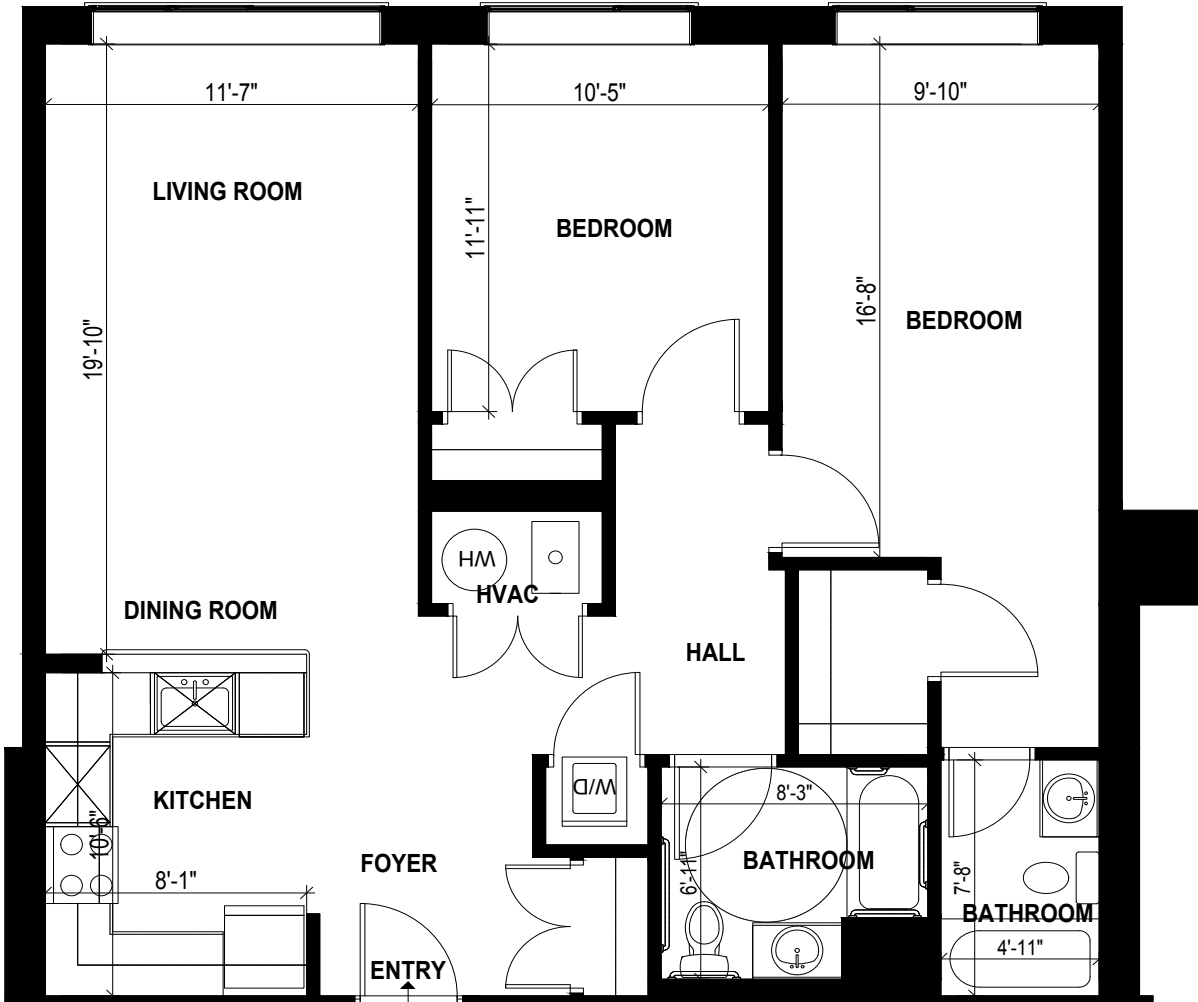

1415 MANHATTAN

1415 Manhattan Avenue,
Union City, NJ 07087

Apartment: 305

- 2 Bedrooms
- 2 Bathrooms
- Laundry
- Central HVAC
- Square Footage: **1048SF**
- Views of NYC

<http://www.1415manhattan.com>

All dimensions are approximate and subject to construction variances. Plans may contain variations from floor to floor.