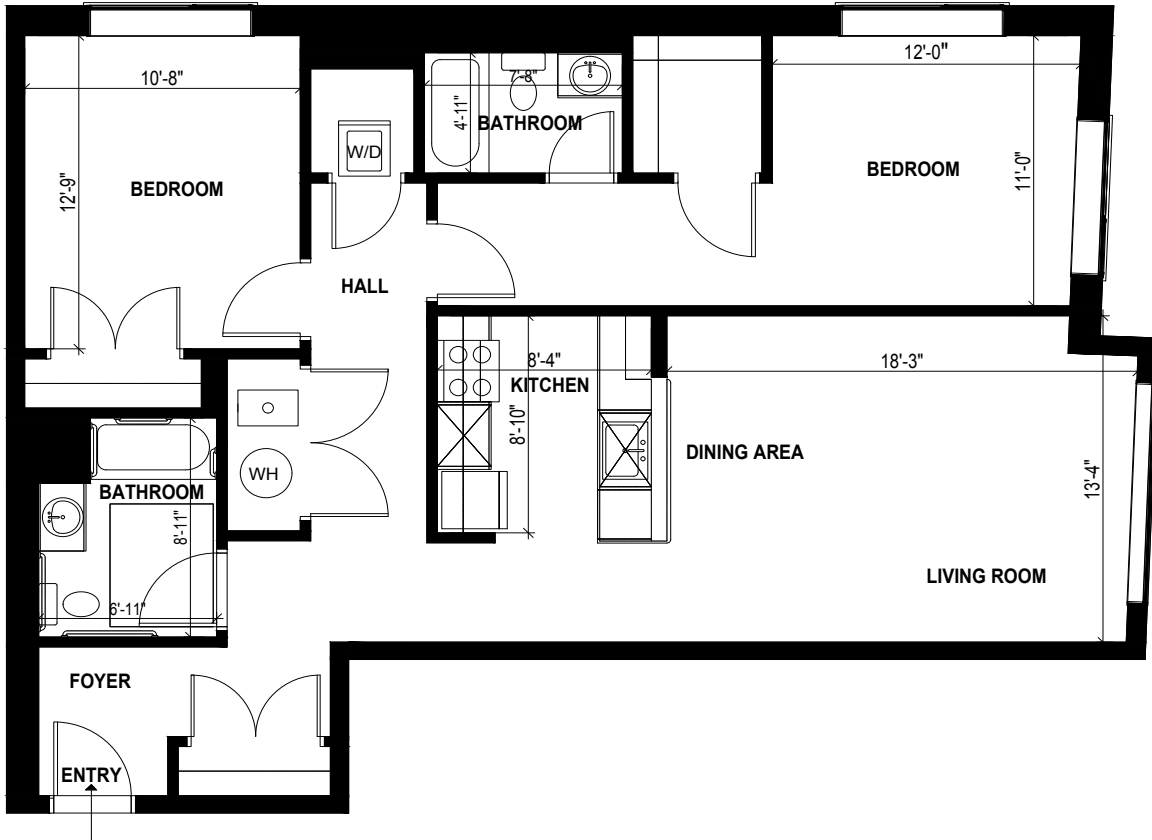

1415 MANHATTAN

1415 Manhattan Avenue,
Union City, NJ 07087

Apartment: 304

- 2 Bedrooms
- 2 Bathrooms
- Laundry
- Central HVAC
- Square Footage: **1199SF**
- Views of NYC and Hudson River

<http://www.1415manhattan.com>

All dimensions are approximate and subject to construction variances. Plans may contain variations from floor to floor.