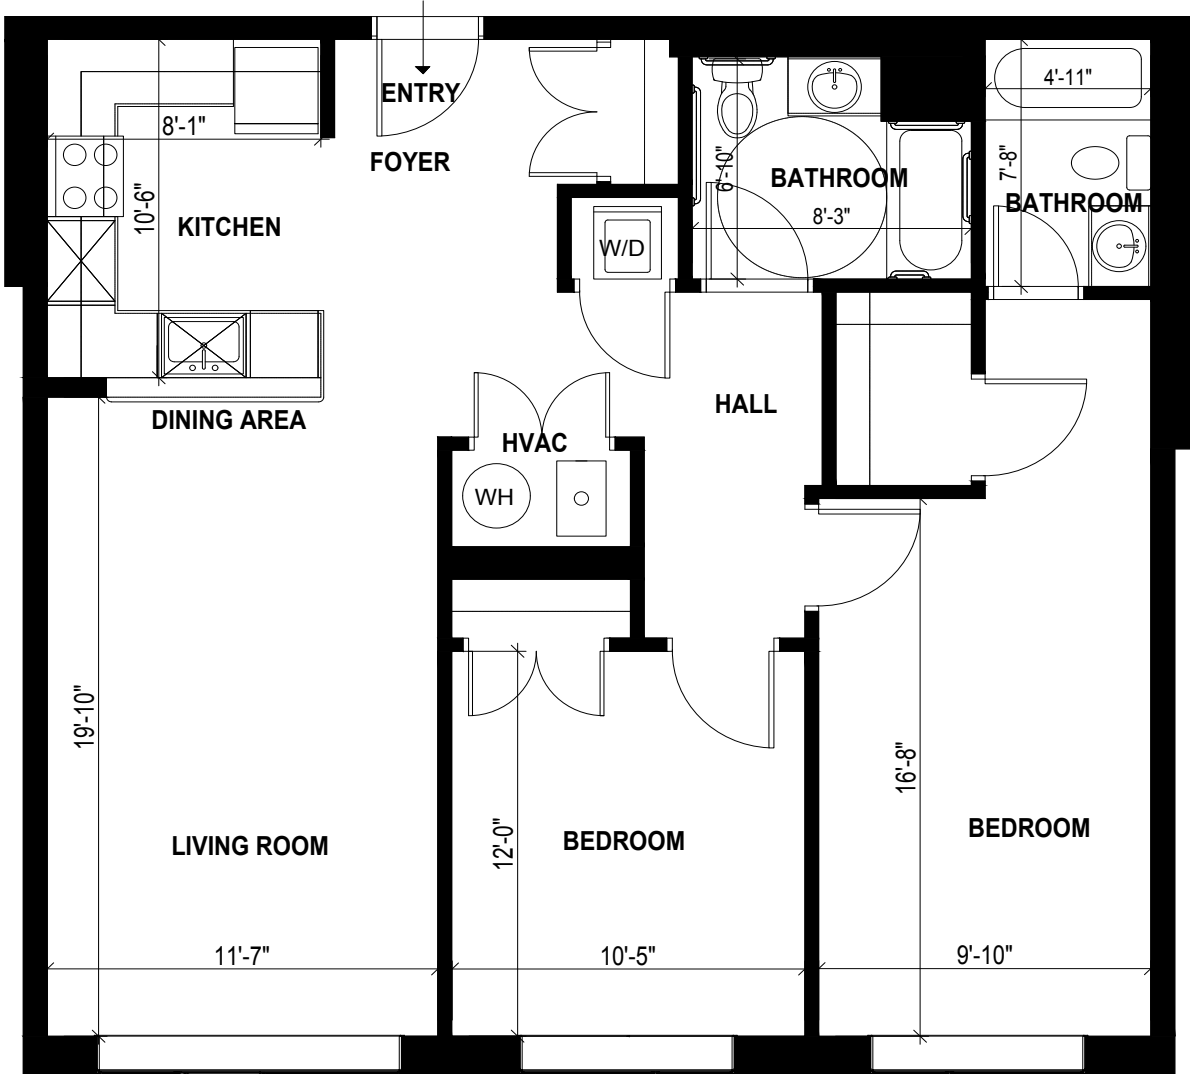

## Apartment: 212

- 2 Bedrooms
- 2 Bathrooms
- Laundry
- Central HVAC
- Square Footage: **1048SF**
- Views of NYC

<http://www.1415manhattan.com>

All dimensions are approximate and subject to construction variances. Plans may contain variations from floor to floor.