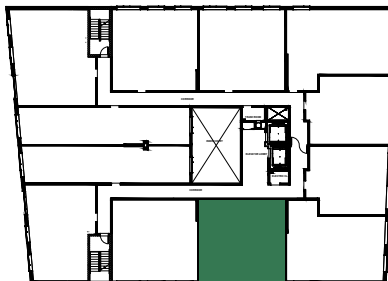

## Apartment: 212

- 2 Bedrooms
- 2 Bathrooms
- Laundry
- Central HVAC
- Square Footage: **1048SF**
- Views of NYC

<http://www.1415manhattan.com>

All dimensions are approximate and subject to construction variances. Plans may contain variations from floor to floor.