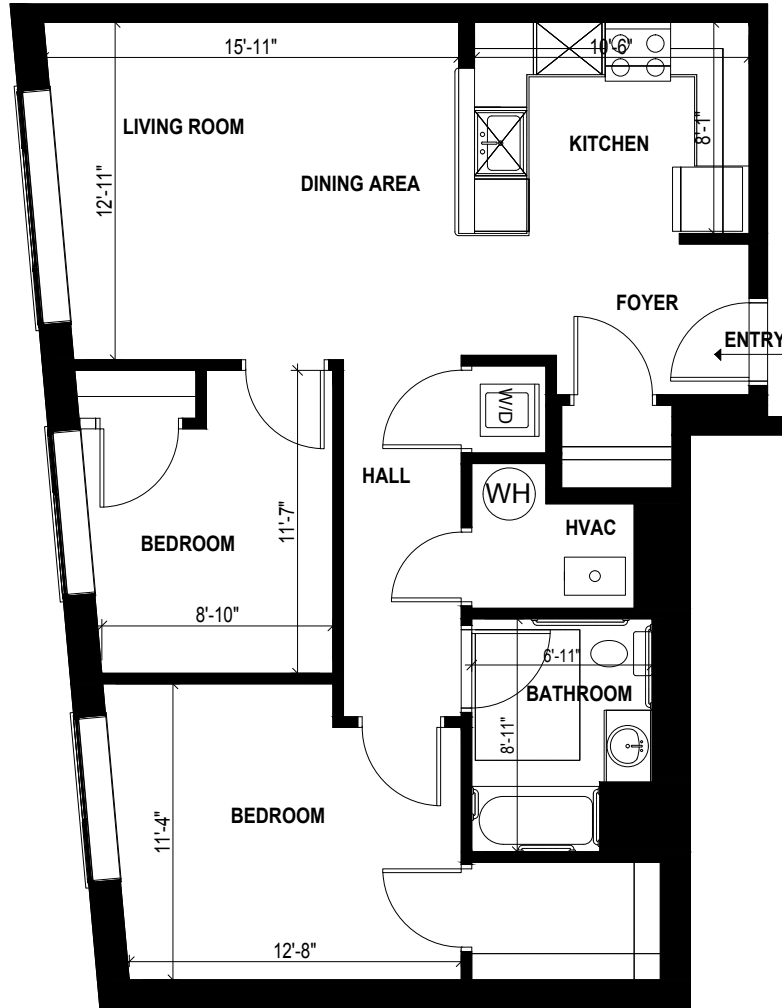

## Apartment: 210

- 1 Bedroom
- 1 Den
- 1 Bathroom
- Laundry
- Central HVAC
- Square Footage: **954SF**

<http://www.1415manhattan.com>

All dimensions are approximate and subject to construction variances. Plans may contain variations from floor to floor.