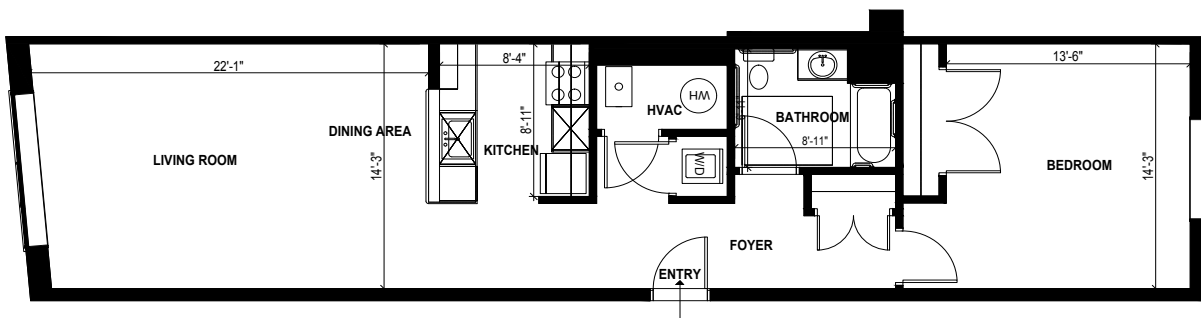

1415 MANHATTAN

1415 Manhattan Avenue,
Union City, NJ 07087

Apartment: 209

- 1 Bedroom
- 1 Bathroom
- Laundry
- Central HVAC
- Square Footage: **922SF**

<http://www.1415manhattan.com>

All dimensions are approximate and subject to construction variances. Plans may contain variations from floor to floor.