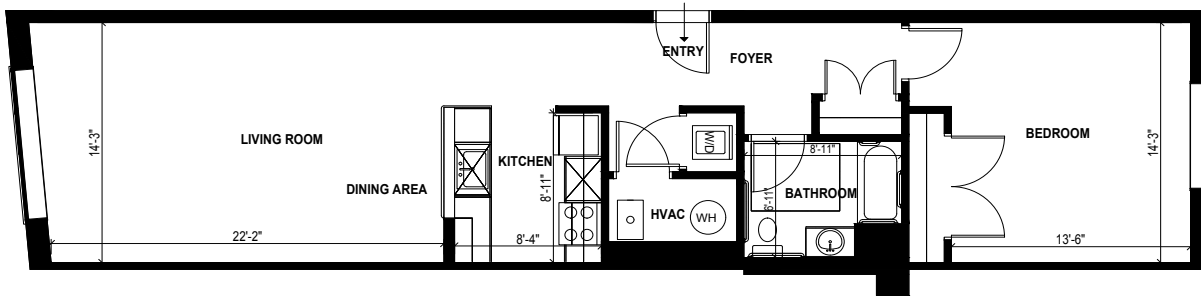

## Apartment: 208

- 1 Bedroom
- 1 Bathroom
- Laundry
- Central HVAC
- Square Footage: **922SF**

<http://www.1415manhattan.com>

All dimensions are approximate and subject to construction variances. Plans may contain variations from floor to floor.