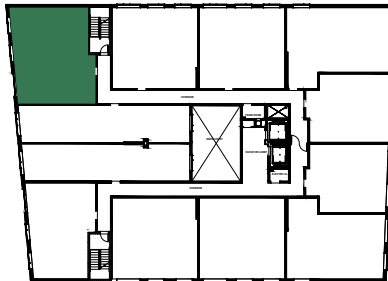

1415 MANHATTAN

1415 Manhattan Avenue,
Union City, NJ 07087

Apartment: 207

- 2 Bedrooms
- 2 Bathrooms
- Laundry
- Central HVAC
- Square Footage: **1191SF**

<http://www.1415manhattan.com>

All dimensions are approximate and subject to construction variances. Plans may contain variations from floor to floor.