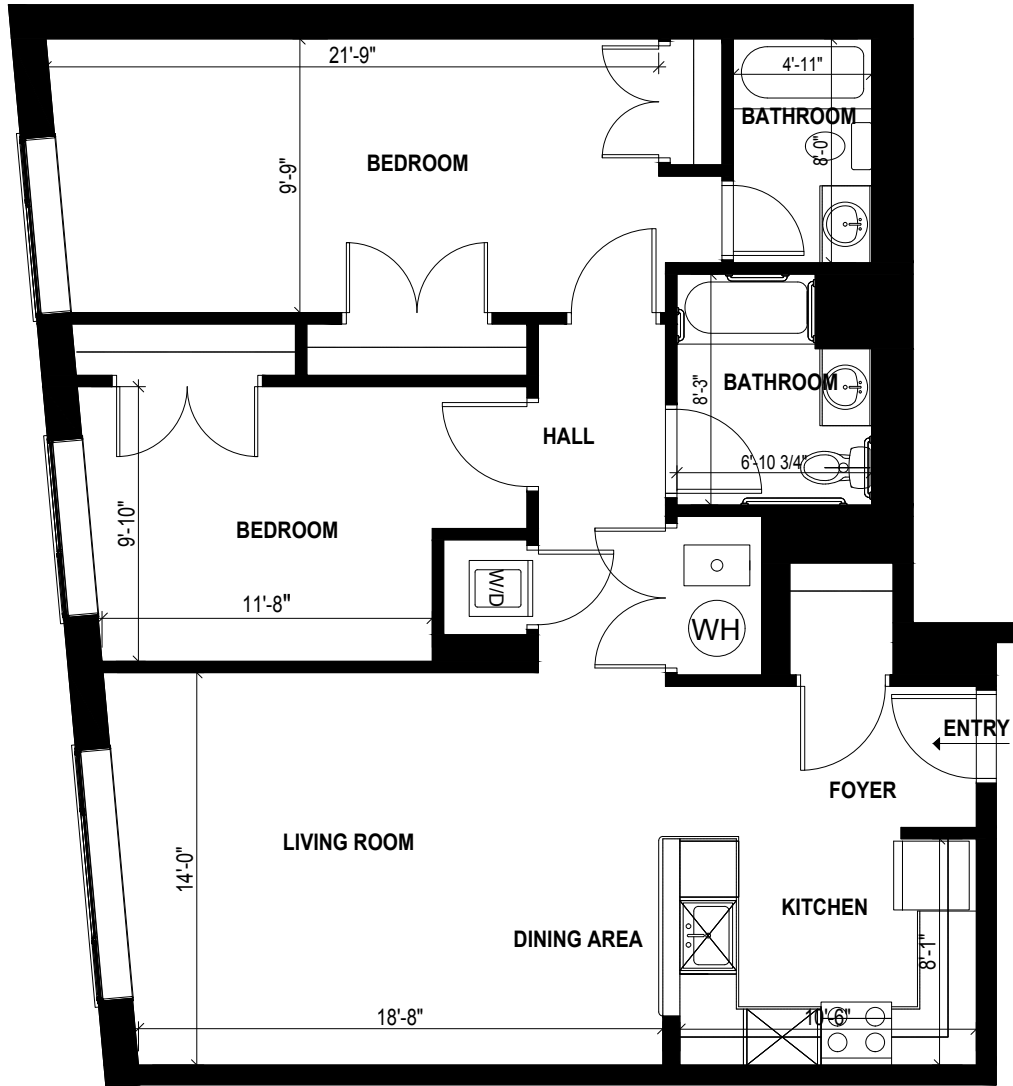

1415 MANHATTAN

1415 Manhattan Avenue,
Union City, NJ 07087

Apartment: 207

- 2 Bedrooms
- 2 Bathrooms
- Laundry
- Central HVAC
- Square Footage: **1191SF**

<http://www.1415manhattan.com>

All dimensions are approximate and subject to construction variances. Plans may contain variations from floor to floor.