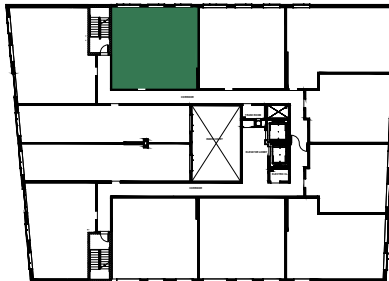

1415 MANHATTAN

1415 Manhattan Avenue,
Union City, NJ 07087

Apartment: 206

- 1 Bedroom
- 1 Office
- 2 Bathrooms
- Laundry
- Central HVAC
- Square Footage: **1041SF**
- Views of NYC

<http://www.1415manhattan.com>

All dimensions are approximate and subject to construction variances. Plans may contain variations from floor to floor.