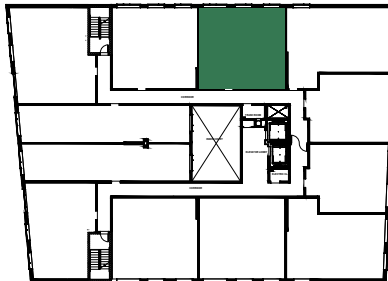

## Apartment: 205

- 2 Bedrooms
- 2 Bathrooms
- Laundry
- Central HVAC
- Square Footage: **1048SF**
- Views of NYC

<http://www.1415manhattan.com>

All dimensions are approximate and subject to construction variances. Plans may contain variations from floor to floor.