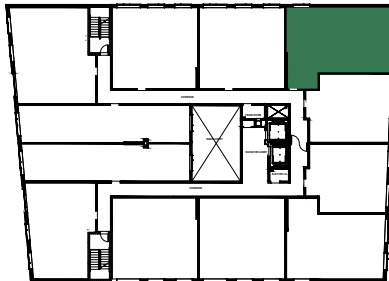

1415 MANHATTAN

1415 Manhattan Avenue,
Union City, NJ 07087

Apartment: 204

- 2 Bedrooms
- 2 Bathrooms
- Laundry
- Central HVAC
- Square Footage: **1180SF**
- Views of NYC and Hudson River

<http://www.1415manhattan.com>

All dimensions are approximate and subject to construction variances. Plans may contain variations from floor to floor.

VUE REALTY GROUP