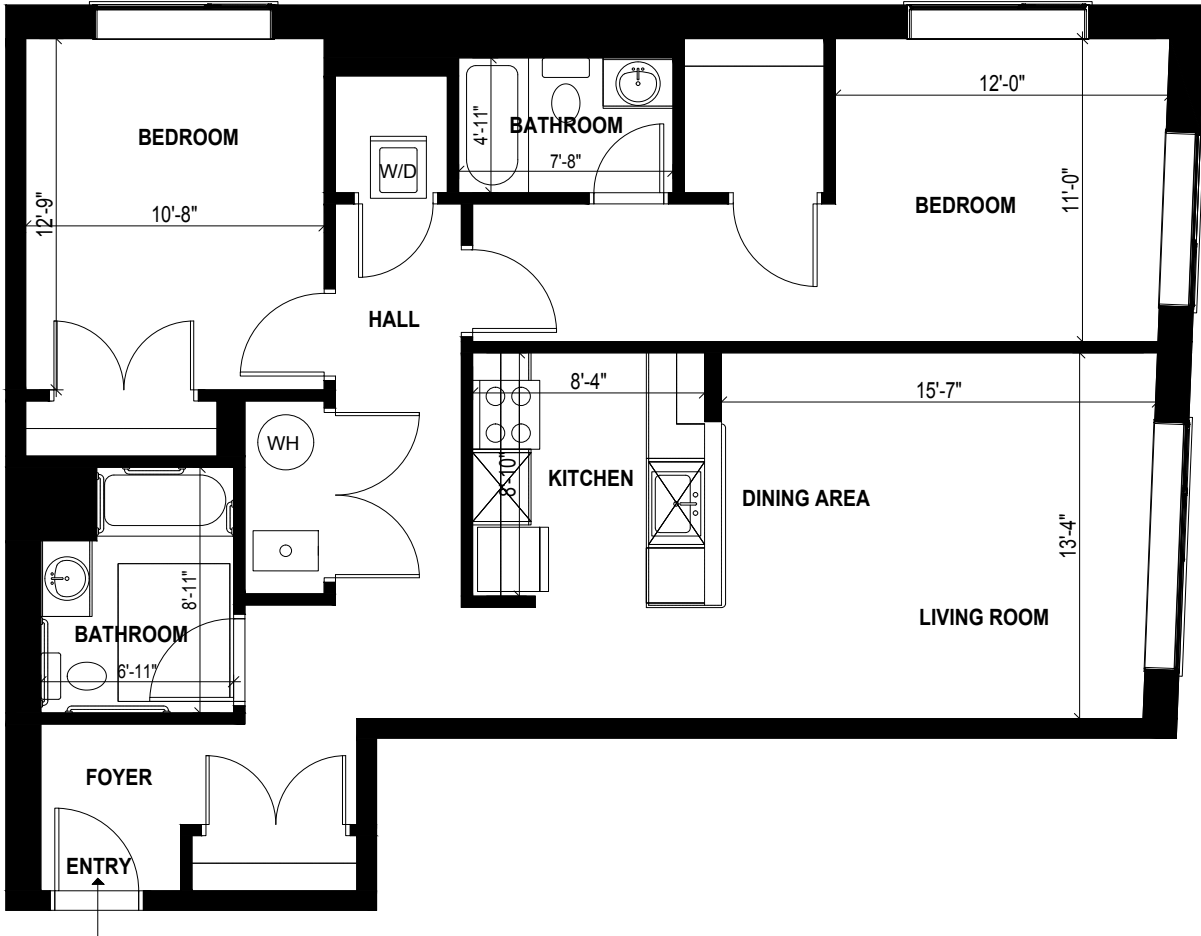

1415 MANHATTAN

1415 Manhattan Avenue,
Union City, NJ 07087

Apartment: 204

- 2 Bedrooms
- 2 Bathrooms
- Laundry
- Central HVAC
- Square Footage: **1180SF**
- Views of NYC and Hudson River

<http://www.1415manhattan.com>

All dimensions are approximate and subject to construction variances. Plans may contain variations from floor to floor.

VUE REALTY GROUP