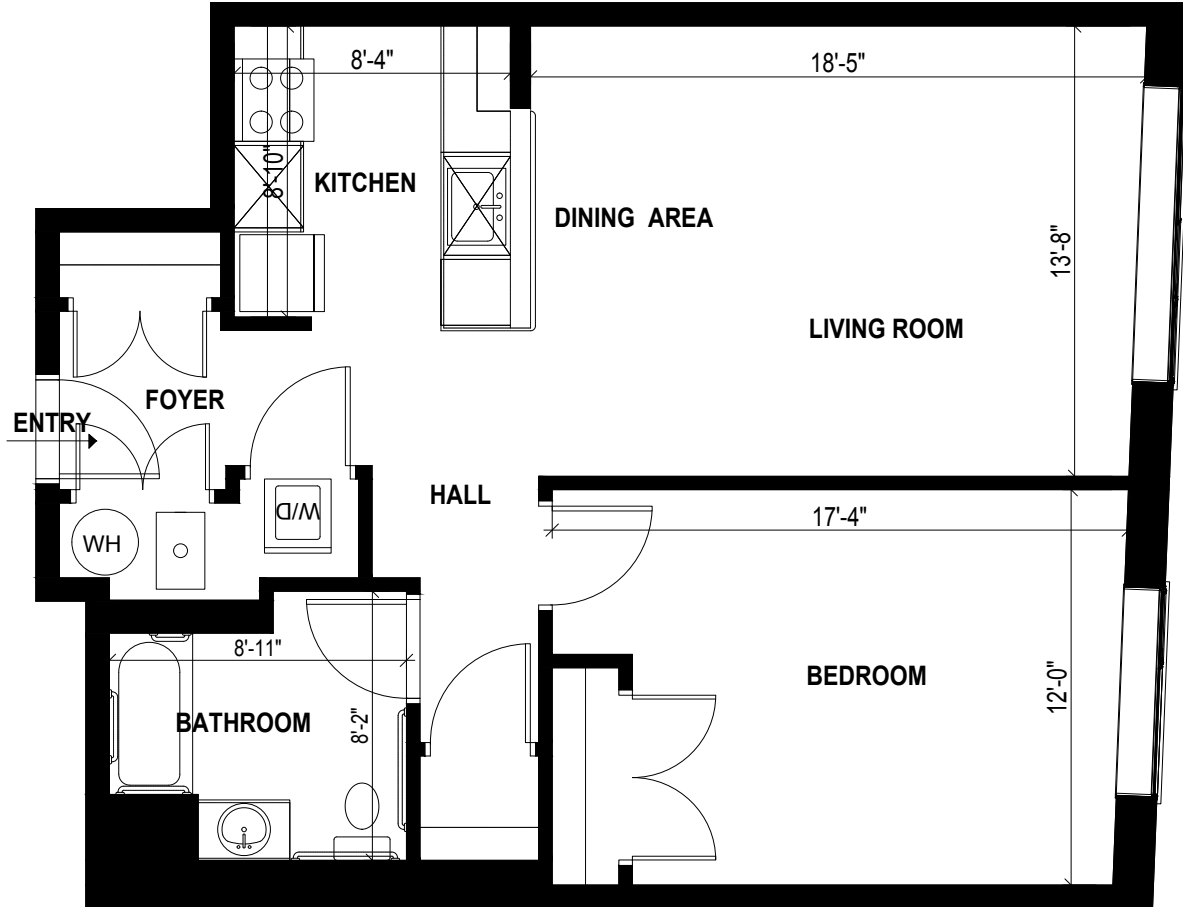

## Apartment: 203

- 1 Bedroom
- 1 Bathroom
- Laundry
- Central HVAC
- Square Footage: **830SF**
- Views of NYC and Hudson River

<http://www.1415manhattan.com>

All dimensions are approximate and subject to construction variances. Plans may contain variations from floor to floor.