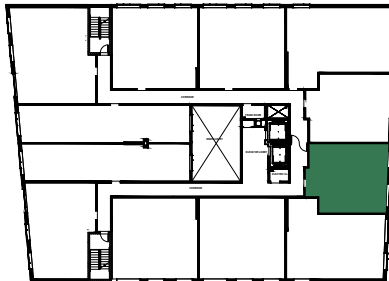

1415 MANHATTAN

1415 Manhattan Avenue,
Union City, NJ 07087

Apartment: 202

- 1 Bedroom
- 1 Bathroom
- Laundry
- Central HVAC
- Square Footage: **808SF**
- Views of NYC and Hudson River

<http://www.1415manhattan.com>

All dimensions are approximate and subject to construction variances. Plans may contain variations from floor to floor.