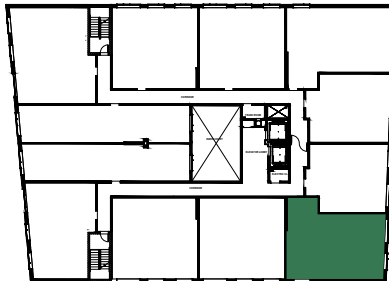

## Apartment: 201

- 2 Bedrooms
- 2 Bathrooms
- Laundry
- Central HVAC
- Square Footage: **1098SF**
- Views of NYC and Hudson River

<http://www.1415manhattan.com>

All dimensions are approximate and subject to construction variances. Plans may contain variations from floor to floor.